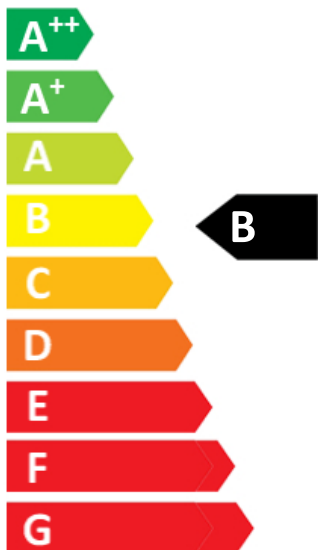

ENERG

енергия · ενεργεια

CK-36HE

42dB

36
kW

Energy consumption icon showing a clock and coins.